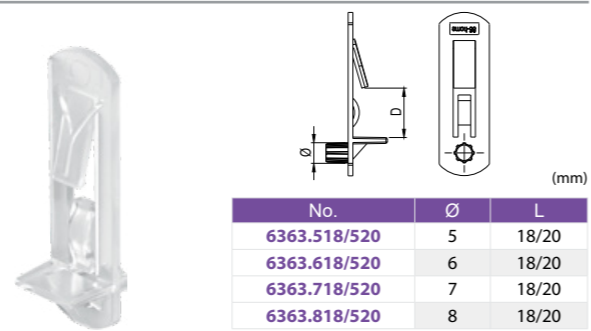

No.	Ø	L	W	M
6341.001	3	10	10	Plastic
6341.002	5	10	10	

No.	Ø	L	W	M
6342.001	5	10	10	Plastic
6342.002	3	10	10	

No.	Ø	L	W	M
6343.001	5	10	10	Plastic
6343.002	6	10	10	

No.	Ø	L	W	M
6344.001	6	10	8	Plastic

No.	Ø	L	W	H	M
6346	10.5	23	17	22	Plastic

No.	L	W	H	M
6347.001	31	17	26.5	Plastic

No.	Ø	L	W	H	M
6348.001	8	13	10	10	Plastic

No.	Ø	L	W	H	M
6349.001	5	24	16	13	Plastic

No.	L	W	H	D	M
6301.001	55	28	42	3-20	
6301.002	75	30	66	5-30	
6301.003	106	34	87	8-40	
6301.004	40	23	39	3-20	Zamac
6301.005	50	26	48	3-20	
6301.006	67	29	56	8-40	
6301.007	55	29	48	3-20	