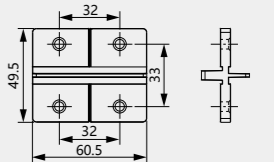

(mm)

No.	Damping style	Quantity
9143.001	single side	1
	double side	2
9143.002	single side	1
	double side	2

(mm)

No.	Quantity
9303.001	8
9303.002	8

(mm)

No.	Quantity
9308.001	1

(mm)

No.	W * H
9141.001	85*38

(mm)

No.	W * H
9141.002	61*8

(mm)

No.	Quantity
9306.001	1

(mm)

No.	Quantity
9307.001	1

No.	M	Standard Size
9200.050	Carbon steel	5 feet
9200.037	Carbon steel	5 feet

No.	M	Standard Size
9210.037	Carbon steel	5 feet