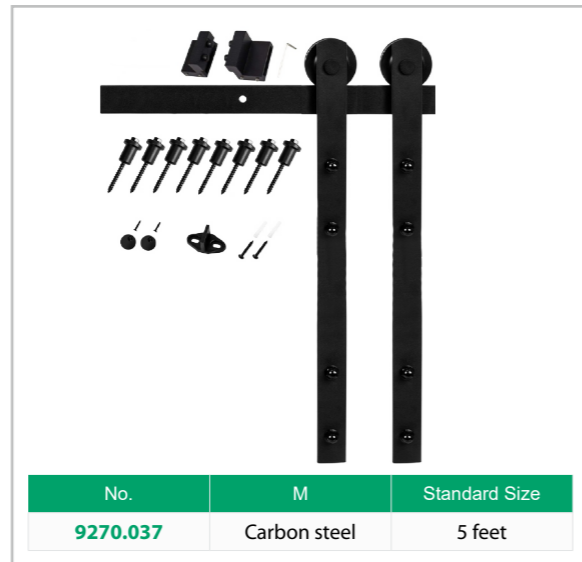

(mm)

No.	W * H
9141.002	61*8

(mm)

No.	Quantity
9306.001	1

(mm)

No.	Quantity
9307.001	1

No.	M	Standard Size
9200.050	Carbon steel	5 feet
9200.037	Carbon steel	5 feet

No.	M	Standard Size
9210.037	Carbon steel	5 feet

No.	M	Standard Size
9220.037	Carbon steel	5 feet

No.	M	Standard Size
9230.070	Stainless steel	6.6ft

No.	M	Standard Size
9240.070	Carbon steel	6.6ft

No.	M	Standard Size
9250.070	Carbon steel	6.6ft

No.	Ø	M
6111.016S/Z	16	Iron/ Zamac
6111.019S/Z	19	
6111.025S/Z	25	
6111.050S/Z	50	