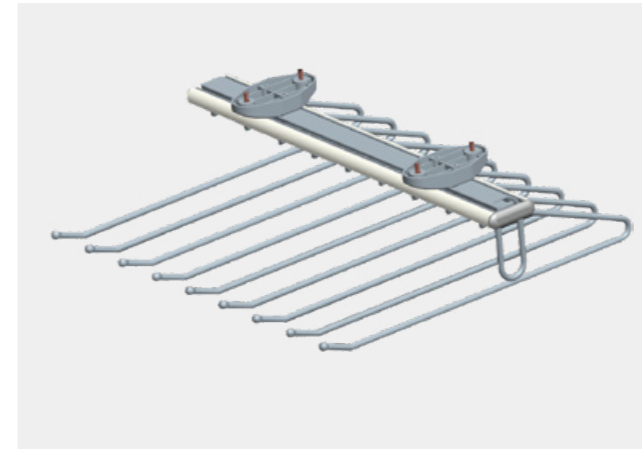

(mm)

No.	D * W * H	M
6669.001	395*340*100	Aluminum+Plastic