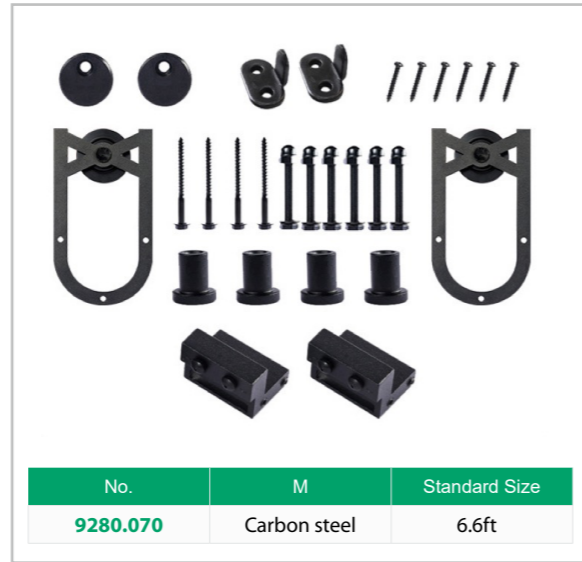

No.	M	Standard Size
9220.037	Carbon steel	5 feet

No.	M	Standard Size
9230.070	Stainless steel	6.6ft

No.	M	Standard Size
9240.070	Carbon steel	6.6ft

No.	M	Standard Size
9250.070	Carbon steel	6.6ft

No.	Ø	M
6111.016S/Z	16	Iron/ Zamac
6111.019S/Z	19	
6111.025S/Z	25	
6111.050S/Z	50	