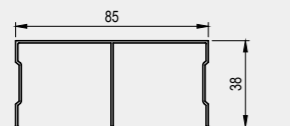

(mm)

No.	Damping style	Quantity
9143.001	single side	1
	double side	2
9143.002	single side	1
	double side	2

(mm)

No.	Quantity
9303.001	8
9303.002	8

(mm)

No.	Quantity
9308.001	1

(mm)

No.	W * H
9141.001	85*38

(mm)

No.	W * H
9141.002	61*8

(mm)

No.	Quantity
9306.001	1

(mm)

No.	Quantity
9307.001	1

No.	M	Standard Size
9200.050	Carbon steel	5 feet
9200.037	Carbon steel	5 feet

No.	M	Standard Size
9210.037	Carbon steel	5 feet

No.	M	Standard Size
9220.037	Carbon steel	5 feet

No.	M	Standard Size
9230.070	Stainless steel	6.6ft

No.	M	Standard Size
9240.070	Carbon steel	6.6ft

No.	M	Standard Size
9250.070	Carbon steel	6.6ft

No.	Ø	M
6111.016S/Z	16	Iron/ Zamac
6111.019S/Z	19	
6111.025S/Z	25	
6111.050S/Z	50	