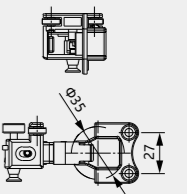

(mm)

No.	Damping style	Quantity
9145.001	single side	4
	double side	4

(mm)

No.	Quantity
9301.001L	1
9301.001R	1

(mm)

No.	Quantity
9302.001L	1
9302.001R	1

(mm)

No.	Damping style	Quantity
9142.001	single side	2
	double side	4

(mm)

No.	Damping style	Quantity
9143.001	single side	1
	double side	2
9143.002	single side	1
	double side	2

(mm)

No.	Quantity
9303.001	8
9303.002	8

(mm)

No.	Quantity
9308.001	1

(mm)

No.	W * H
9141.001	85*38

(mm)

No.	W * H
9141.002	61*8

(mm)

No.	Quantity
9306.001	1

(mm)

No.	Quantity
9307.001	1

No.	M	Standard Size
9200.050	Carbon steel	5 feet
9200.037	Carbon steel	5 feet

No.	M	Standard Size
9210.037	Carbon steel	5 feet