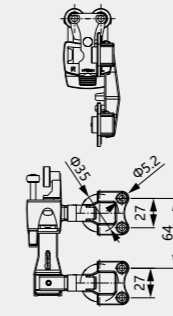

No.	Door	Quantity
9130.001L	2	2

No.	Door	Quantity
9131.001	2	2

No.	Door	Quantity
9132.001	2	1

No.	Door	Quantity
9133.001	2	1

No.	Door	Quantity
9134.001	2	4

No.	Door	Quantity
9135.001	2	4

(mm)

No.	Damping style	Quantity
9144.001	single side	2
	double side	0

(mm)

No.	Damping style	Quantity
9145.001	single side	4
	double side	4

(mm)

No.	Quantity
9301.001L	1
9301.001R	1

(mm)

No.	Quantity
9302.001L	1
9302.001R	1

(mm)

No.	Damping style	Quantity
9142.001	single side	2
	double side	4

(mm)

No.	W * H
9141.002	61*8

(mm)

No.	Quantity
9306.001	1

(mm)

No.	Quantity
9307.001	1

No.	M	Standard Size
9200.050	Carbon steel	5 feet
9200.037	Carbon steel	5 feet

No.	M	Standard Size
9210.037	Carbon steel	5 feet