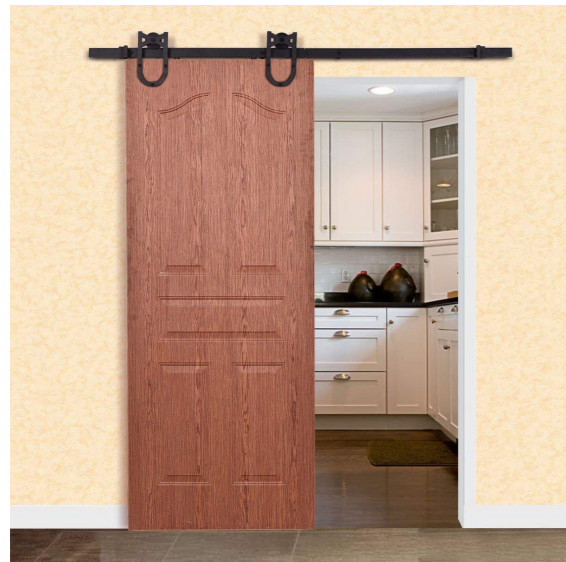

No.	M	Standard Size
9220.037	Carbon steel	5 feet

No.	M	Standard Size
9230.070	Stainless steel	6.6ft

No.	M	Standard Size
9240.070	Carbon steel	6.6ft

No.	M	Standard Size
9250.070	Carbon steel	6.6ft

No.	Ø	M
6111.016S/Z	16	Iron/ Zamac
6111.019S/Z	19	
6111.025S/Z	25	
6111.050S/Z	50	