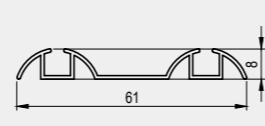

(mm)

No.	Damping style	Quantity
9143.001	single side	1
	double side	2
9143.002	single side	1
	double side	2

(mm)

No.	Quantity
9303.001	8
9303.002	8

(mm)

No.	Quantity
9308.001	1

(mm)

No.	W * H
9141.001	85*38

(mm)

No.	W * H
9141.002	61*8

(mm)

No.	Quantity
9306.001	1

(mm)

No.	Quantity
9307.001	1

No.	M	Standard Size
9200.050	Carbon steel	5 feet
9200.037	Carbon steel	5 feet

No.	M	Standard Size
9210.037	Carbon steel	5 feet