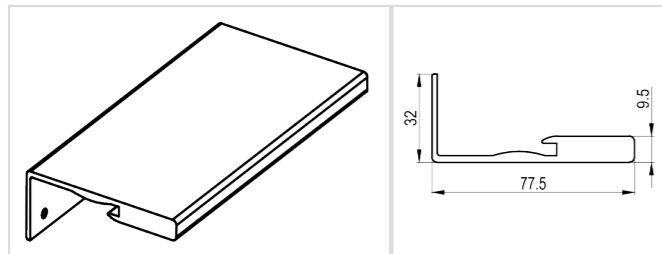

Item No.	73564
Length	50mm - 1200mm
Color	Silver / Gold / Black / Chrome Champagne / Nickel
Board	16-19mm