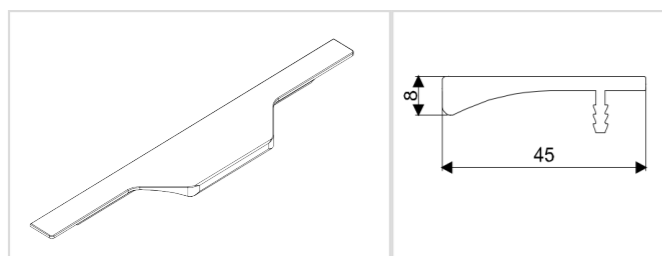

Item No.	73589
Length	50mm - 1200mm
Color	Silver / Gold / Black / Chrome Champagne / Nickel
Board	18mm