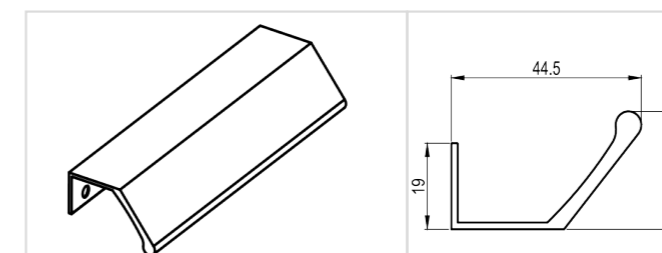

Item No.	73611
Length	50mm - 1200mm
Color	Silver / Gold / Black / Chrome Champagne / Nickel
Board	16mm - 19mm