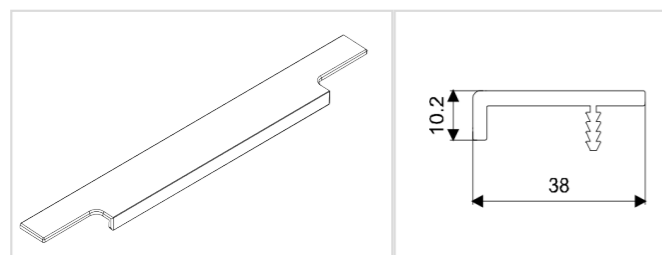

Item No.	73588
Length	50mm - 1200mm
Color	Silver / Gold / Black / Chrome Champagne / Nickel
Board	18mm