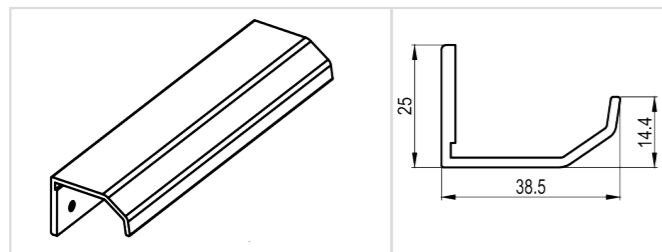

Item No.	73553A
Length	50mm - 1200mm
Color	Silver / Gold / Black / Chrome Champagne / Nickel
Board	16mm - 19mm