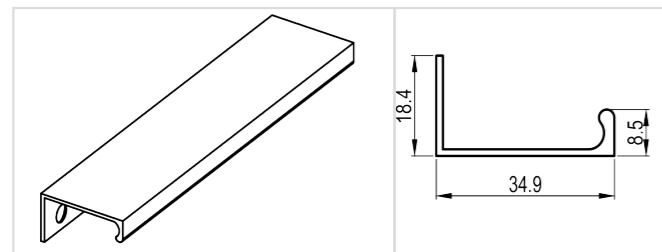

Item No.	73574
Length	50mm - 1200mm
Color	Silver / Gold / Black / Chrome Champagne / Nickel
Board	16mm - 19mm