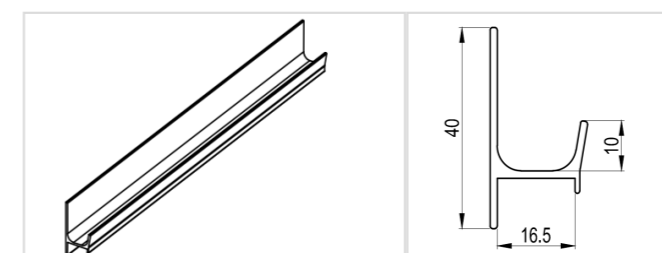

Item No.	73577
Length	50mm - 1200mm
Color	Silver / Gold / Black / Chrome Champagne / Nickel
Board	16mm