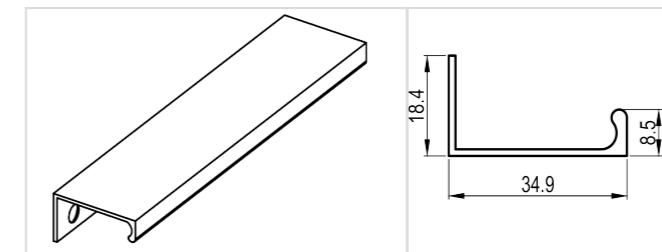

Item No.	73574
Length	50mm - 1200mm
Color	Silver / Gold / Black / Chrome Champagne / Nickel
Board	16mm - 19mm