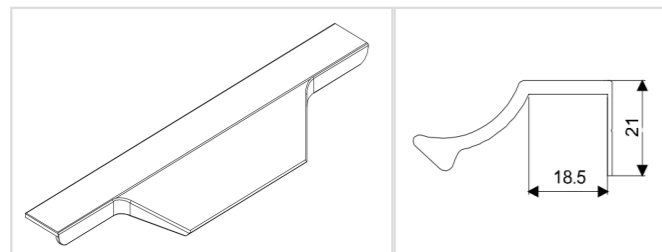

Item No.	73592
Length	50mm - 1200mm
Color	Silver / Gold / Black / Chrome Champagne / Nickel
Board	18mm