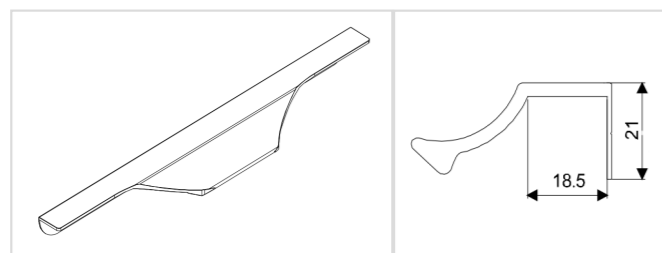

Item No.	73593
Length	50mm - 1200mm
Color	Silver / Gold / Black / Chrome Champagne / Nickel
Board	18mm