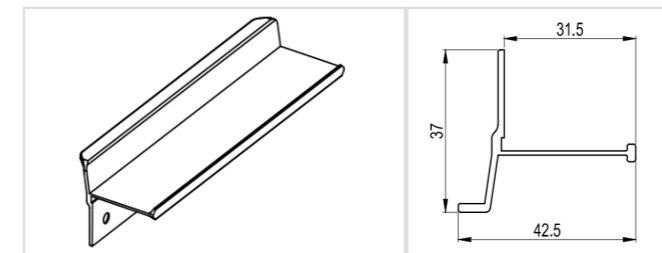

Item No.	73561
Length	50mm - 1200mm
Color	Silver / Gold / Black / Chrome Champagne / Nickel
Board	16-19mm