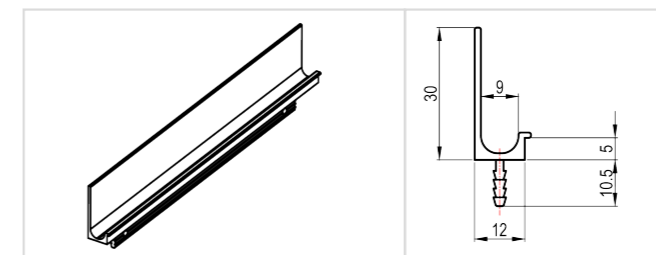

Item No.	73605
Length	147mm - 1097mm
Color	Silver / Gold / Black / Chrome Champagne / Nickel
Board	16mm