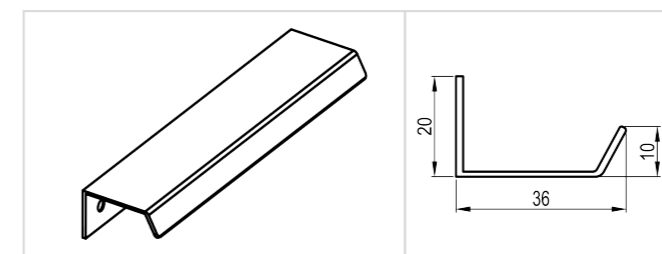

Item No.	73558
Length	50mm - 1200mm
Color	Silver / Gold / Black / Chrome Champagne / Nickel
Board	18mm