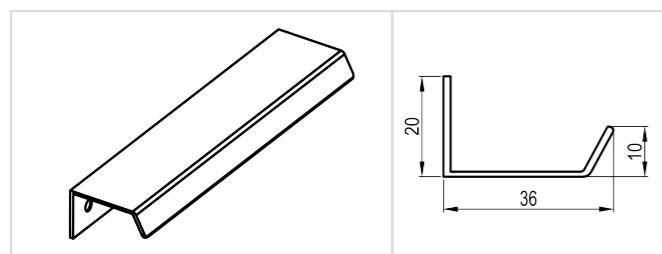

Item No.	73558
Length	50mm - 1200mm
Color	Silver / Gold / Black / Chrome Champagne / Nickel
Board	18mm