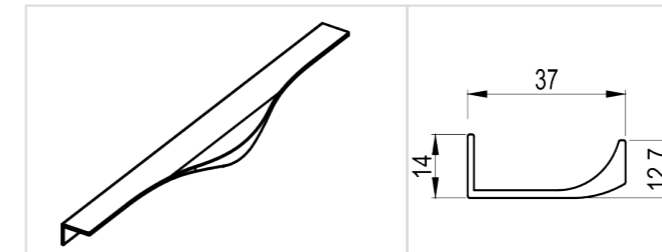

Item No.	73603
Length	50mm - 1200mm
Color	Silver / Gold / Black / Chrome Champagne / Nickel
Board	16mm - 19mm