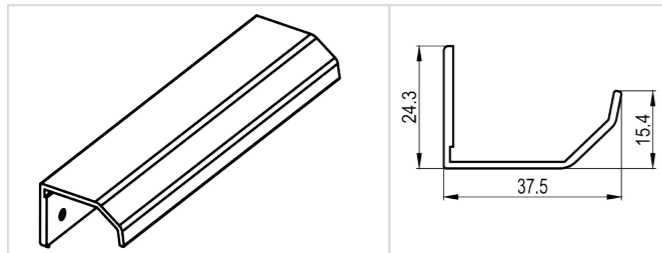

Item No.	73553
Length	50mm - 1200mm
Color	Silver / Gold / Black / Chrome Champagne / Nickel
Board	16mm - 19mm