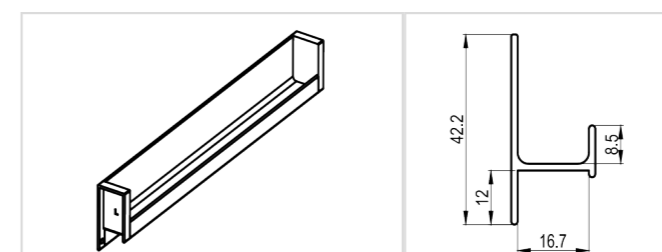

Item No.	73598
Length	180mm - 1200mm
Color	Silver / Gold / Black / Chrome Champagne / Nickel
Board	16mm