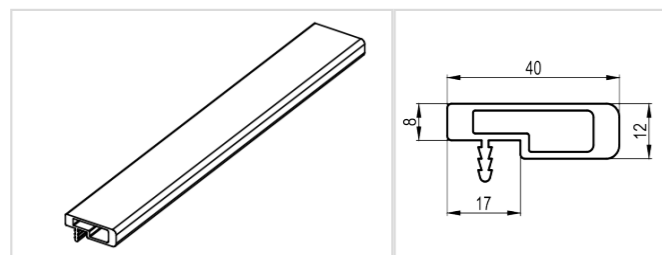

Item No.	73581
Length	50mm - 1200mm
Color	Silver / Gold / Black / Chrome Champagne / Nickel
Board	16mm