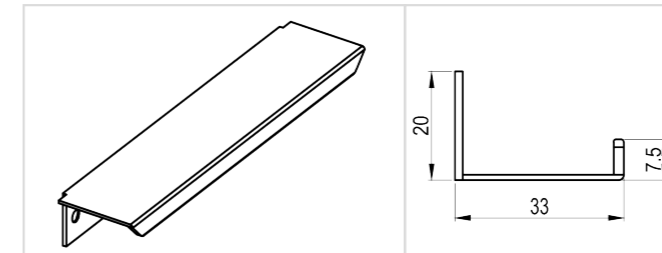

Item No.	73585
Length	50mm - 1200mm
Color	Silver / Gold / Black / Chrome Champagne / Nickel
Board	16mm - 19mm