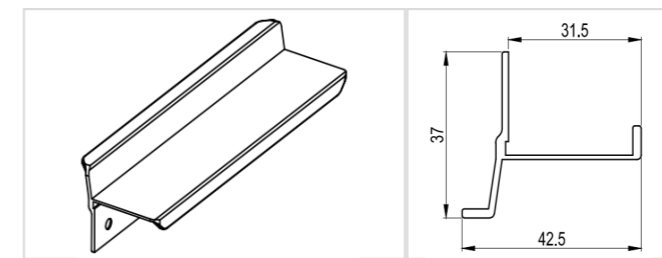

Item No.	73555
Length	50mm - 1200mm
Color	Silver / Gold / Black / Chrome Champagne / Nickel
Board	16mm - 19mm