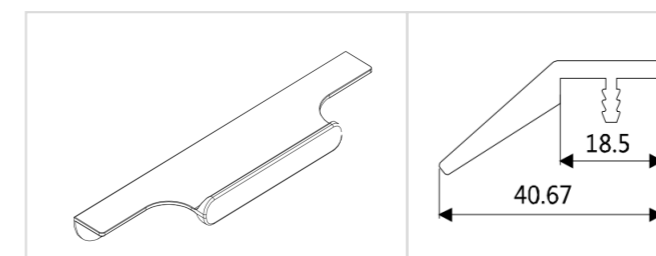

Item No.	73591
Length	147mm - 1097mm
Color	Silver / Gold / Black / Chrome Champagne / Nickel
Board	18mm