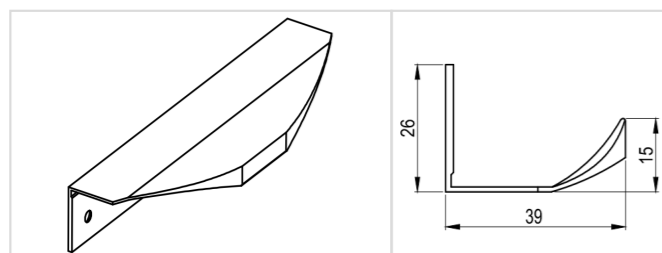

Item No.	73549
Length	50mm - 1200mm
Color	Silver / Gold / Black / Chrome Champagne / Nickel
Board	16mm - 19mm