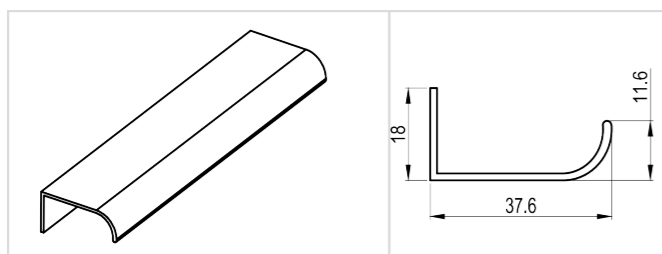

Item No.	73595
Length	50mm - 1200mm
Color	Silver / Gold / Black / Chrome Champagne / Nickel
Board	16mm - 19mm