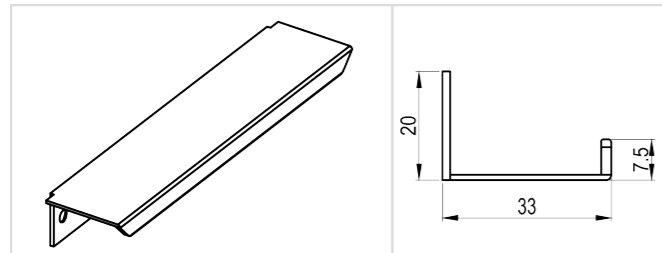

HANDLE KNOB

Item No.	73579
Length	50mm - 1200mm
Color	Silver / Gold / Black / Chrome Champagne / Nickel
Board	16mm - 19mm

Item No.	73582
Length	50mm - 1200mm
Color	Silver / Gold / Black / Chrome Champagne / Nickel
Board	16mm - 19mm