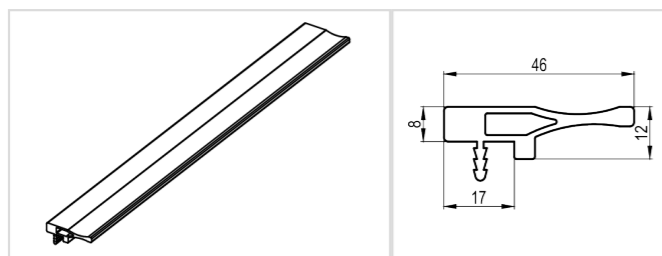

Item No.	73584
Length	50mm - 1200mm
Color	Silver / Gold / Black / Chrome Champagne / Nickel
Board	16mm