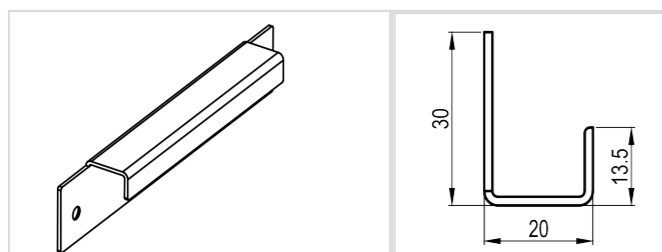

Item No.	73562
Length	50mm - 1200mm
Color	Silver / Gold / Black / Chrome Champagne / Nickel
Board	18mm