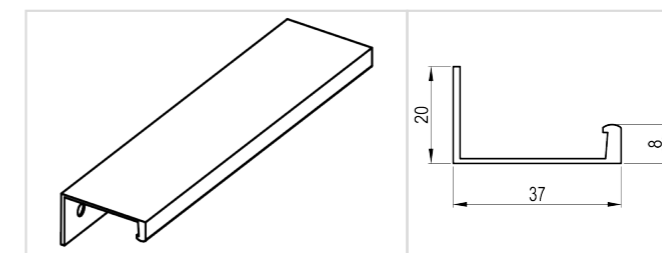

Item No.	73587
Length	50mm - 1200mm
Color	Silver / Gold / Black / Chrome Champagne / Nickel
Board	16mm - 19mm